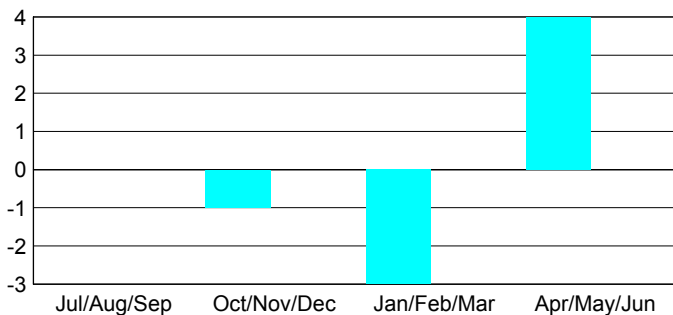

GMT: **Ricardo Shoiti Komatsu**

Location: **BRAZIL**

GMT CA: **3**

**CLUBS**

Month	New Club Goal	Actual New Clubs	Actual Dropped Clubs	Gain/Loss of Clubs
<b>2012-2013</b>				
Jul/Aug/Sep		0	0	0
Oct/Nov/Dec		0	1	-1
Jan/Feb/Mar		0	3	-3
Apr/May/June		3	-1	4
<b>Totals</b>		<b>3</b>	<b>3</b>	<b>0</b>

**Club Results 2012-2013**  
Goal, New, Dropped, Gain/Loss

**YTD Status Quo Clubs 2012-2013**

Status Quo Clubs Compared to Status Quo Members

**Club Gain/Loss 2012-2013**

**MEMBERSHIP**

Month	Net Memb Goal	Actual New Memb	Actual Dropped Memb	Gain/Loss of Memb
<b>2012-2013</b>				
Jul/Aug/Sep		52	26	26
Oct/Nov/Dec		29	58	-29
Jan/Feb/Mar		23	97	-74
Apr/May/June		150	55	95
<b>Totals</b>		<b>254</b>	<b>236</b>	<b>18</b>

**Membership Results 2012-2013**  
Goal, New, Dropped, Gain/Loss

**Gender Comparison 2012-2013**

**Membership Gain/Loss 2012-2013**