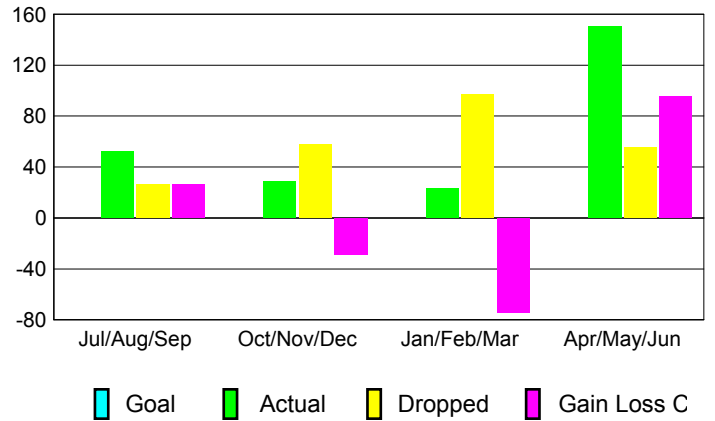

GMT: **Ricardo Shoiti Komatsu**

Location: **BRAZIL**

GMT CA: **3**

**CLUBS**

Month	New Club Goal	Actual New Clubs	Actual Dropped Clubs	Gain/Loss of Clubs
<b>2012-2013</b>				
Jul/Aug/Sep		0	0	0
Oct/Nov/Dec		0	1	-1
Jan/Feb/Mar		0	3	-3
Apr/May/June		3	-1	4
<b>Totals</b>		<b>3</b>	<b>3</b>	<b>0</b>

**Club Results 2012-2013**  
Goal, New, Dropped, Gain/Loss

**YTD Status Quo Clubs 2012-2013**

Status Quo Clubs Compared to Status Quo Members

**Club Gain/Loss 2012-2013**

**MEMBERSHIP**

Month	Net Memb Goal	Actual New Memb	Actual Dropped Memb	Gain/Loss of Memb
<b>2012-2013</b>				
Jul/Aug/Sep		52	26	26
Oct/Nov/Dec		29	58	-29
Jan/Feb/Mar		23	97	-74
Apr/May/June		150	55	95
<b>Totals</b>		<b>254</b>	<b>236</b>	<b>18</b>

**Membership Results 2012-2013**  
Goal, New, Dropped, Gain/Loss

**Gender Comparison 2012-2013**

**Membership Gain/Loss 2012-2013**