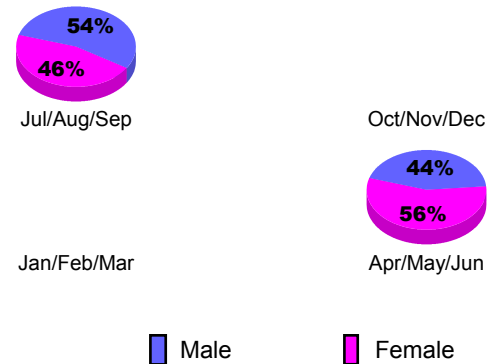

**Club Results 2012-2013**  
Goal, New, Dropped, Gain/Loss

**YTD Status Quo Clubs 2012-2013**

Status Quo Clubs Compared to Status Quo Members

**Club Gain/Loss 2012-2013**

**MEMBERSHIP**

Month	Net Memb Goal	Actual New Memb	Actual Dropped Memb	Gain/Loss of Memb
<b>2012-2013</b>				
Jul/Aug/Sep		52	26	26
Oct/Nov/Dec		29	58	-29
Jan/Feb/Mar		23	97	-74
Apr/May/June		150	55	95
<b>Totals</b>		<b>254</b>	<b>236</b>	<b>18</b>

**Membership Results 2012-2013**  
Goal, New, Dropped, Gain/Loss

**Gender Comparison 2012-2013**

**Membership Gain/Loss 2012-2013**