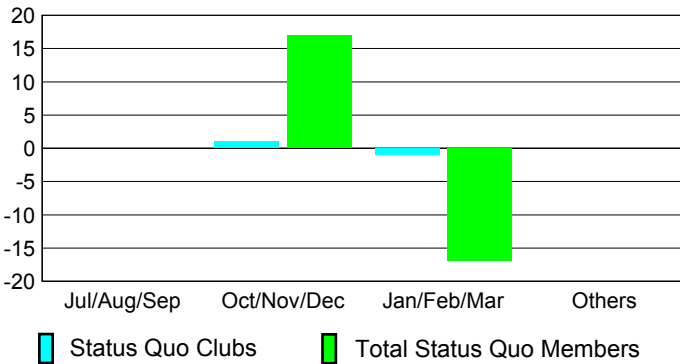

GMT: **Ricardo Shoiti Komatsu**

Location: **BRAZIL**

GMT CA: **3**

**CLUBS**

Month	New Club Goal	Actual New Clubs	Actual Dropped Clubs	Gain/Loss of Clubs
<b>2012-2013</b>				
Jul/Aug/Sep		0	0	0
Oct/Nov/Dec		0	1	-1
Jan/Feb/Mar		0	3	-3
Apr/May/June		3	-1	4
<b>Totals</b>		<b>3</b>	<b>3</b>	<b>0</b>

**Club Results 2012-2013**  
Goal, New, Dropped, Gain/Loss

**YTD Status Quo Clubs 2012-2013**

Status Quo Clubs Compared to Status Quo Members

**Club Gain/Loss 2012-2013**

**MEMBERSHIP**

Month	Net Memb Goal	Actual New Memb	Actual Dropped Memb	Gain/Loss of Memb
<b>2012-2013</b>				
Jul/Aug/Sep		52	26	26
Oct/Nov/Dec		29	58	-29
Jan/Feb/Mar		23	97	-74
Apr/May/June		150	55	95
<b>Totals</b>		<b>254</b>	<b>236</b>	<b>18</b>