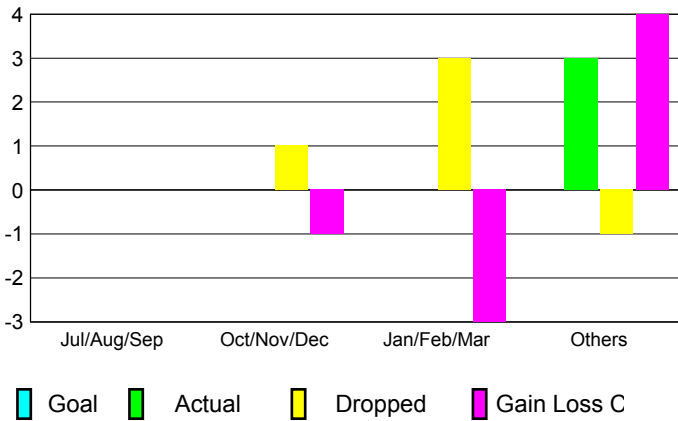

GMT: **Ricardo Shoiti Komatsu**

Location: **BRAZIL**

GMT CA: **3**

**CLUBS**

Month	New Club Goal	Actual New Clubs	Actual Dropped Clubs	Gain/Loss of Clubs
<b>2012-2013</b>				
Jul/Aug/Sep		0	0	0
Oct/Nov/Dec		0	1	-1
Jan/Feb/Mar		0	3	-3
Apr/May/June		3	-1	4
<b>Totals</b>		<b>3</b>	<b>3</b>	<b>0</b>

**Club Results 2012-2013**  
Goal, New, Dropped, Gain/Loss

**YTD Status Quo Clubs 2012-2013**

Status Quo Clubs Compared to Status Quo Members

**Club Gain/Loss 2012-2013**

**MEMBERSHIP**

Month	Net Memb Goal	Actual New Memb	Actual Dropped Memb	Gain/Loss of Memb
<b>2012-2013</b>				
Jul/Aug/Sep		52	26	26
Oct/Nov/Dec		29	58	-29
Jan/Feb/Mar		23	97	-74
Apr/May/June		150	55	95
<b>Totals</b>		<b>254</b>	<b>236</b>	<b>18</b>